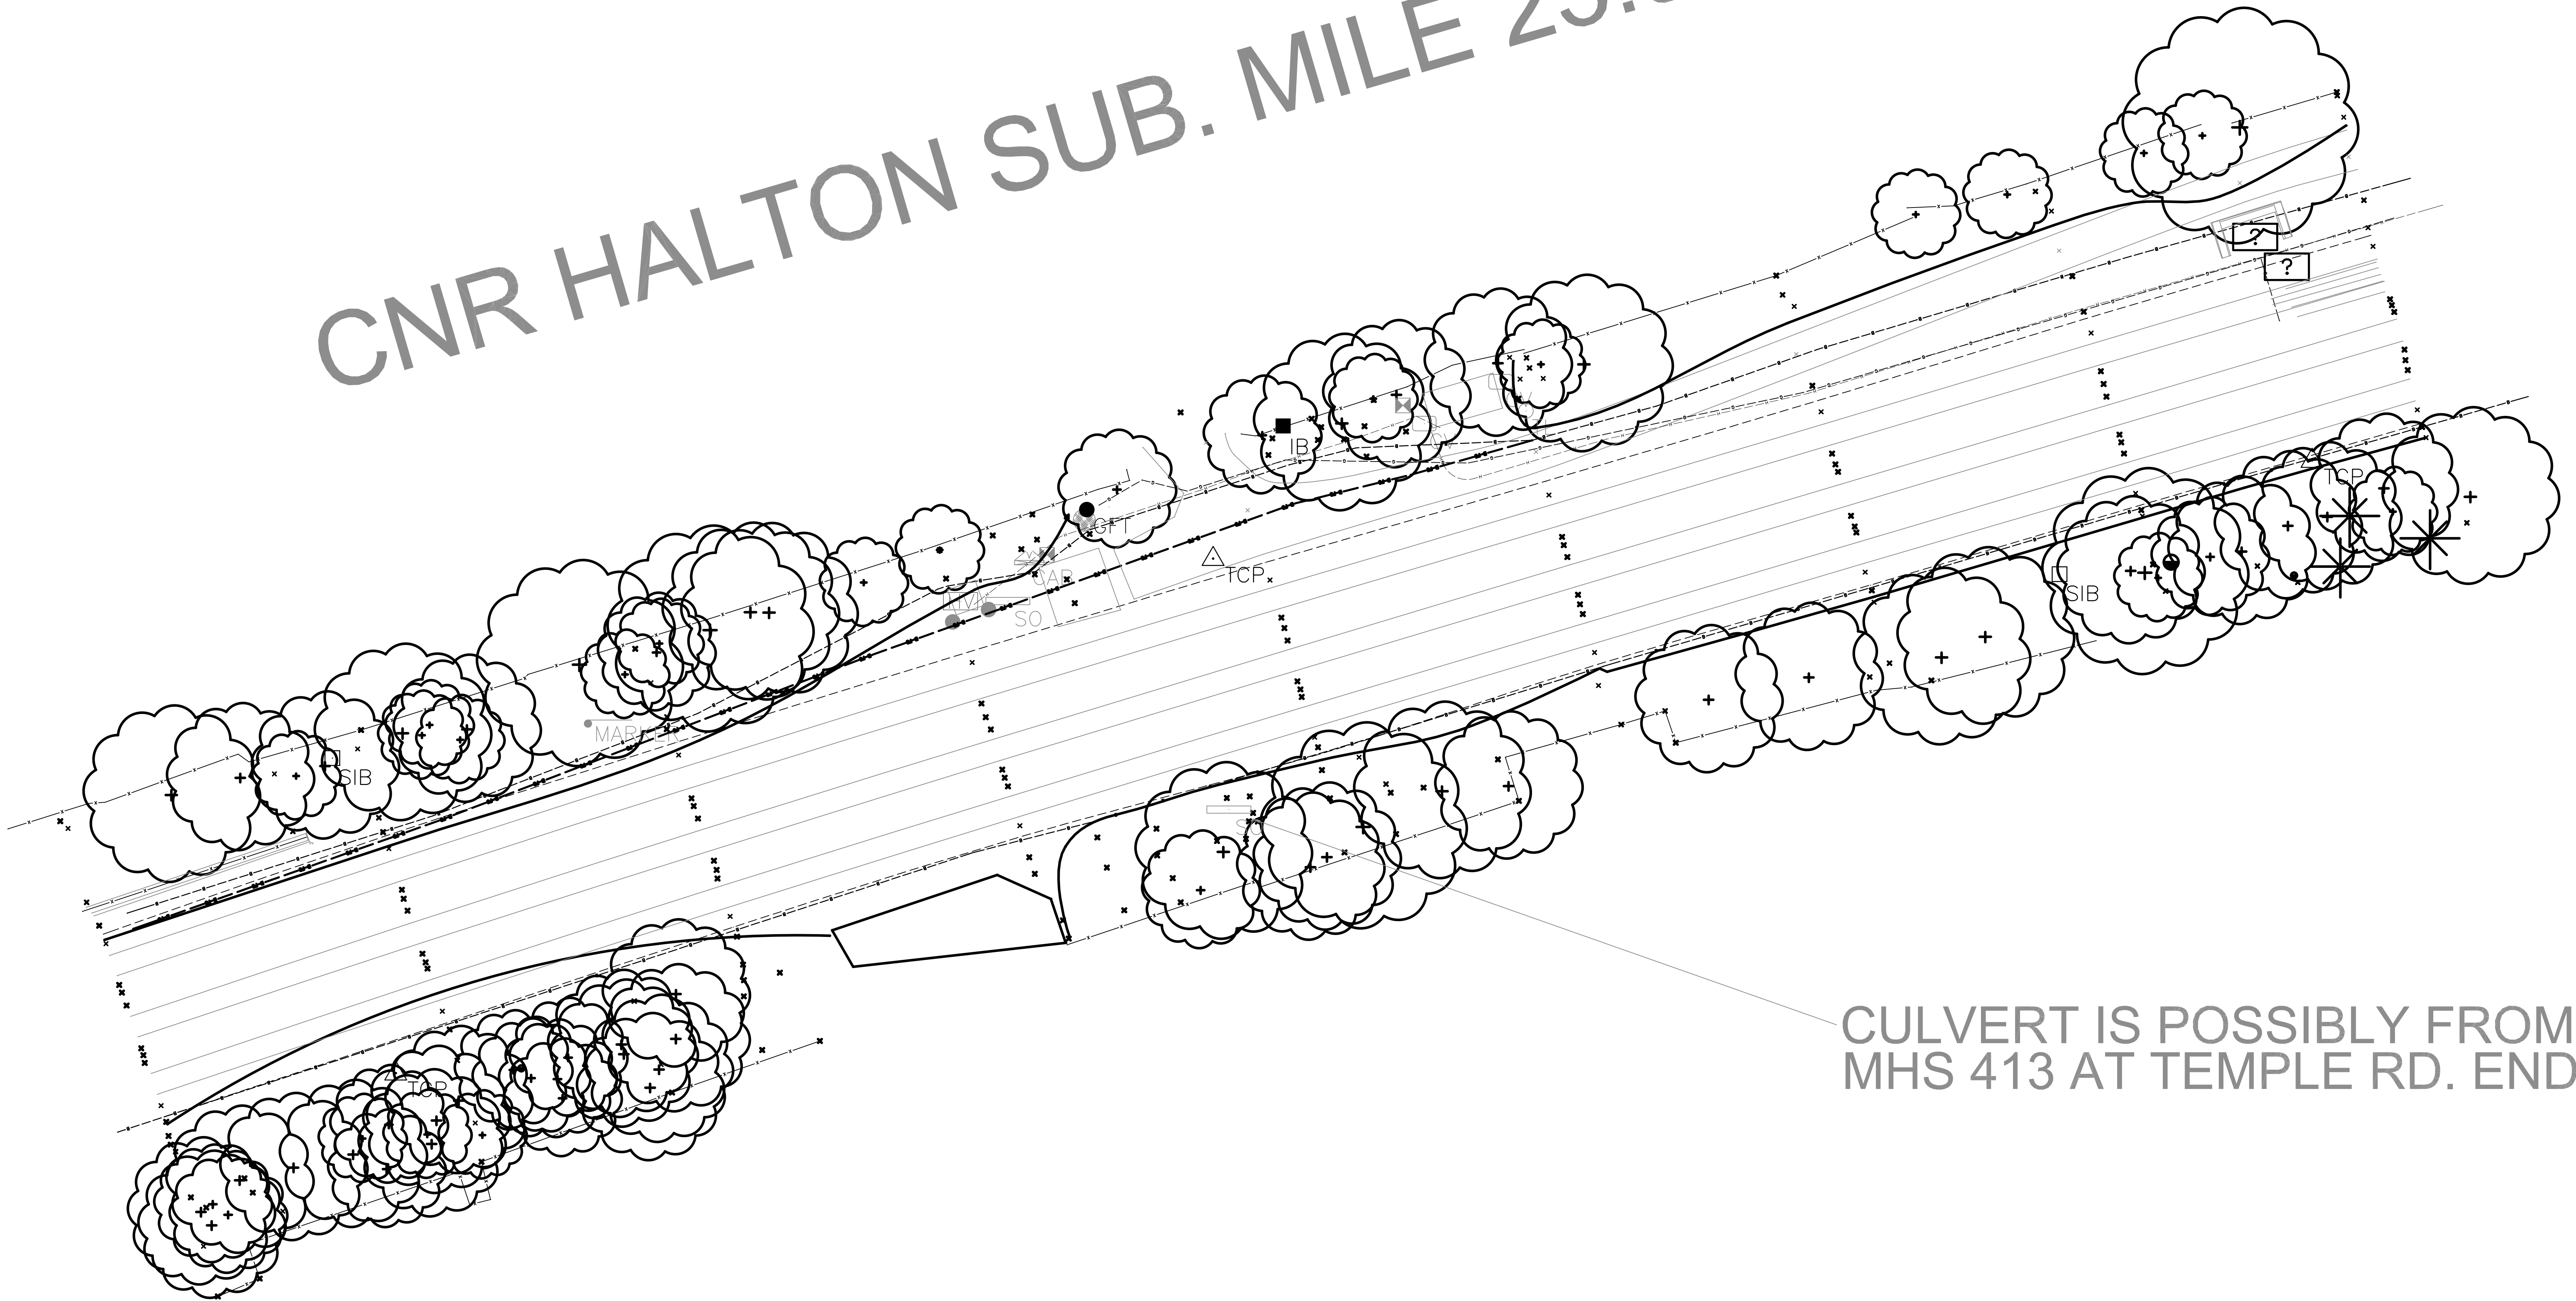

CNR HALTON SUB. MILE 23.97

CULVERT IS POSSIBLY FROM
MHS 413 AT TEMPLE RD. END